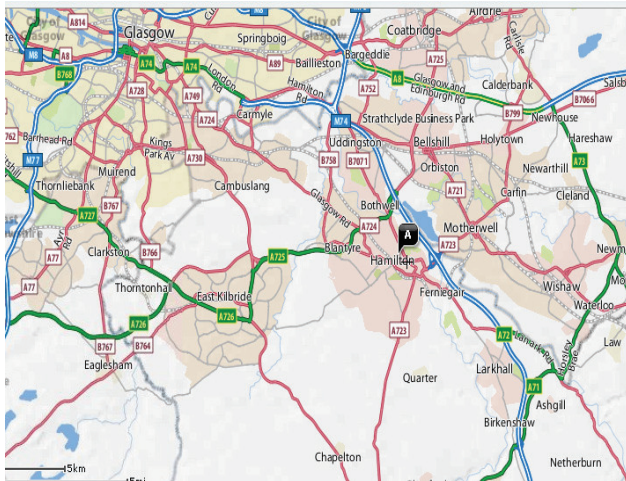

### From Glasgow

Take the M8 towards Edinburgh/Carlisle M74/Stirling M80. At junction 8 exit onto M73 motorway towards Carlisle/M74. Keep left at the fork, follow signs for M74/Carlisle and merge onto M74. Take exit 5 Bellshill, Coatbridge, East Kilbride, Edinburgh (A8). At roundabout take 4th exit, staying in right hand lane, then follow signs for Hamilton (B7071). Continue on this road turning right at traffic lights onto Caird St.. Turn left onto Beckford St. Salus will be on your left.

### From Edinburgh

Head westbound on the M8 continuing onto the A8 Glasgow/Edinburgh road. Take ramp onto the A725 Bellshill, East Kilbride, Carlisle (M74). Continue on A725 for approx 4 miles. At roundabout take 3rd exit, staying in right hand lane, then follow signs for Hamilton (B7071). Continue on this road turning right at traffic lights onto Caird St. Turn left onto Beckford St. Salus will be on your left.

### From Stirling

Take M9/M80 towards Glasgow/Carlisle. Continue on M80 towards Glasgow (M8)/Carlisle M73. Take ramp onto M73 towards The South (M74), Glasgow (South East), Carlisle (M74) and merge onto M74. Take exit 5 Bellshill, Coatbridge, East Kilbride, Edinburgh (A8). At roundabout take 4th exit, staying in right hand lane, then follow signs for Hamilton (B7071). Continue on this road turning right at traffic lights onto Caird St. Turn left onto Beckford St. Salus will be on your left.

### Car Journey Times (approx)

Glasgow 20 mins, Edinburgh 50 mins, Stirling 45 mins, Ayr/ Prestwick 55 mins, Motherwell 10 mins, Coatbridge 15 mins, East Kilbride 15 mins